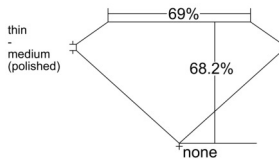

GIA®

FACSIMILE

GIA REPORT 2557563711

Verify this report at GIA.edu

GIA NATURAL DIAMOND DOSSIER®

June 25, 2026
GIA Report Number 2557563711
Shape and Cutting Style ..... Square Modified Brilliant
Measurements ..... 4.51 x 4.51 x 3.07 mm

GRADING RESULTS

Carat Weight ..... 0.50 carat
Color Grade ..... D
Clarity Grade VVS1

ADDITIONAL GRADING INFORMATION

Polish ..... Excellent
Symmetry ..... Very Good
Fluorescence ..... None
Clarity Characteristics ..... Pinpoint, Feather
Inscription(s): GIA 2557563711

PROPORTIONS

Profile not to actual proportions

GRADING SCALES

GIA COLOR SCALE		GIA CLARITY SCALE	
COLORLESS	D	VERY VERY SLIGHTLY INCLUDED	FLAWLESS
	E		INTERNALLY FLAWLESS
	F		VVS₁
	G		VVS₂
	H		VS₁
	I		VS₂
	J		SI₁
	K		SI₂
	L		I₁
	M		I₂
NEAR COLORLESS	N	SLIGHTLY INCLUDED	I₃
	O		
	P		
	Q		
FAINT	R		
	S		
	T		
	U		
VERY LIGHT	V		
	W		
	X		
	Y		
LIGHT	Z